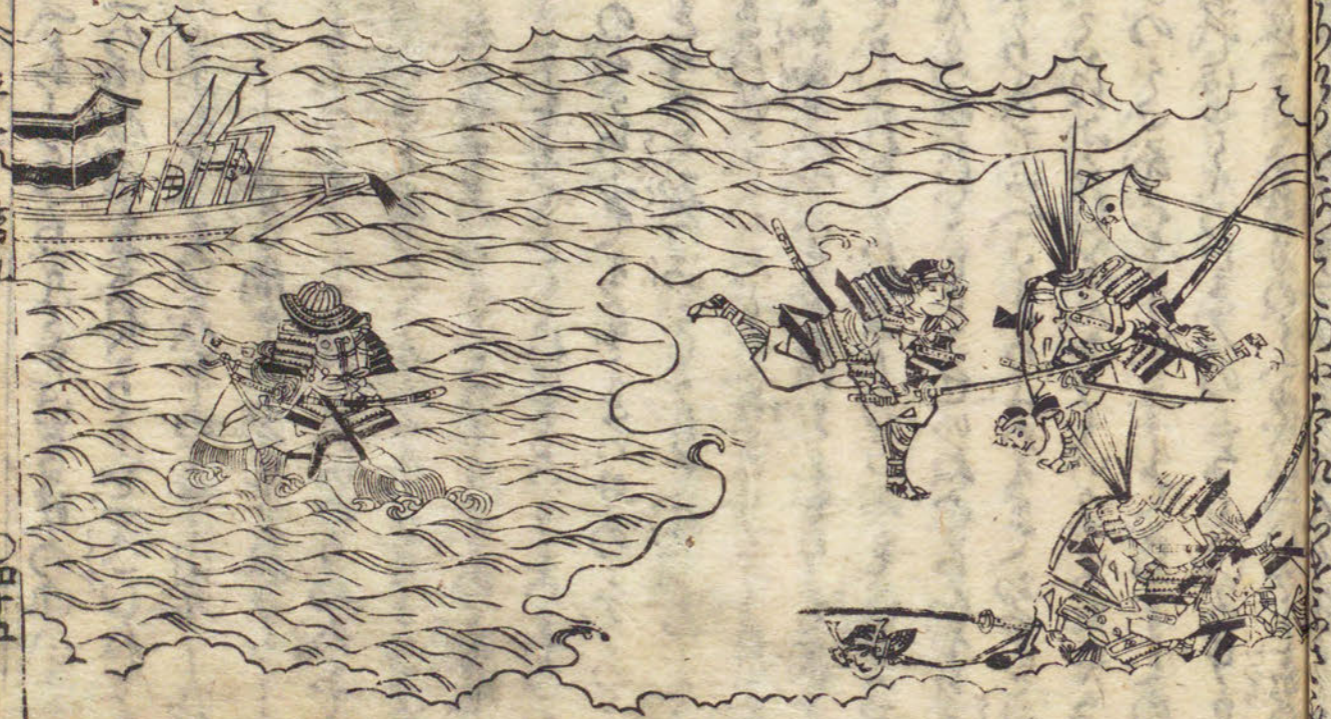

Handwritten marginal notes in Arabic script, located at the top of the right page.

Main body of handwritten text in Arabic script on the right page, consisting of approximately 20 lines.